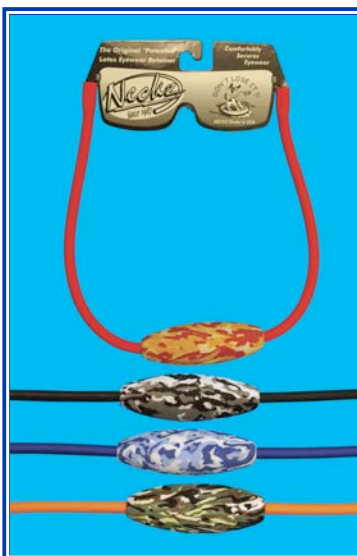

DW24-TORTOISE

Key Largo, half rimless wrap around lenses
slip resistant nose & temple pads
Brown lenses

DW50

DiveOptx sunglass display
with mirrored top
(glasses not included)

EYEWEAR ACCESSORIES

DA02
NECKZ
latex eyewear display
with 72 pieces of
color assorted straps

DA03
NECKZ
latex eyewear straps
sold in solid color packs
of 6 each
Color choice of:
Hot yellow, hot green,
hot red, black, hot blue,
hot pink, hot orange

DA93
Eyeglass holder
(individual)

DA94
24 Eyeglass holders
with display

DA98
Neckz eyeglass floaters
sold as individuals
Assorted latex tubing only

Float colors are: From top to bottom
(specify float color requested)
Blaze, Smoke, Whitewater, Hunter

BINOCULARS

D726
Waterproof marine 7 X 50
binoculars with compass and range finder