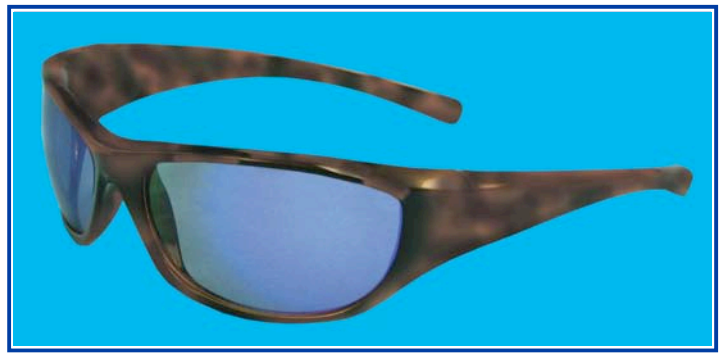

DW25-TORTOISE
Palm Beach, grey smoke lens, wrap around comfort frame
with green lenses