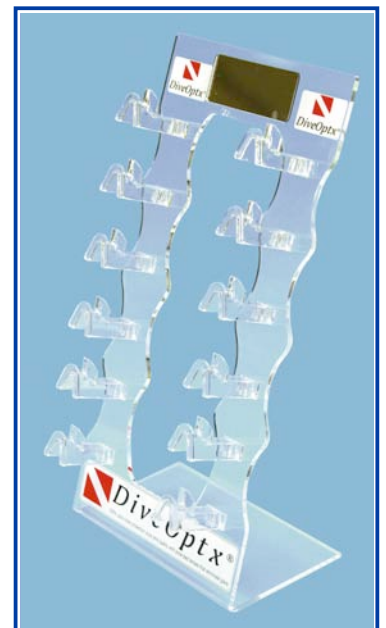

DW22-BLUE

Key West, grey smoke lens, rimless frame

DW60

DiveOptx sunglass
repair kit
Comes with:
Eyeglass cleaner,
cleaner cloth and tool
kit with magnifier

DW24-BLACK

Key Largo, half rimless wrap around
lenses slip resistant nose & temple pads
Mirror blue lenses

DW24-TORTOISE

Key Largo, half rimless wrap around lenses
slip resistant nose & temple pads
Brown lenses

DW50

DiveOptx sunglass display
with mirrored top
(glasses not included)

EYEWEAR ACCESSORIES

DA02
NECKZ
latex eyewear display
with 72 pieces of
color assorted straps

DA03
NECKZ
latex eyewear straps
sold in solid color packs
of 6 each
Color choice of:
Hot yellow, hot green,
hot red, black, hot blue,
hot pink, hot orange

DA93
Eyeglass holder
(individual)

DA94
24 Eyeglass holders
with display