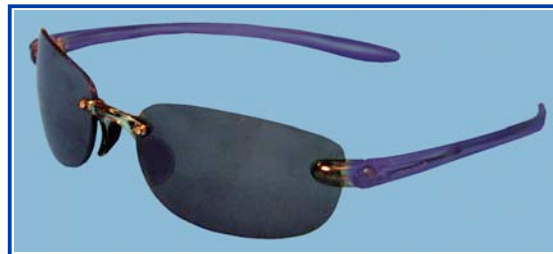

Slip resistant nose pads & temples with extended lenses
Mirror grey lenses

DW23-BLACK

Slip resistant nose pads & temples with extended lenses
Mirror blue lenses

DW22-TORTOISE

Key West, brown lens, rimless frame